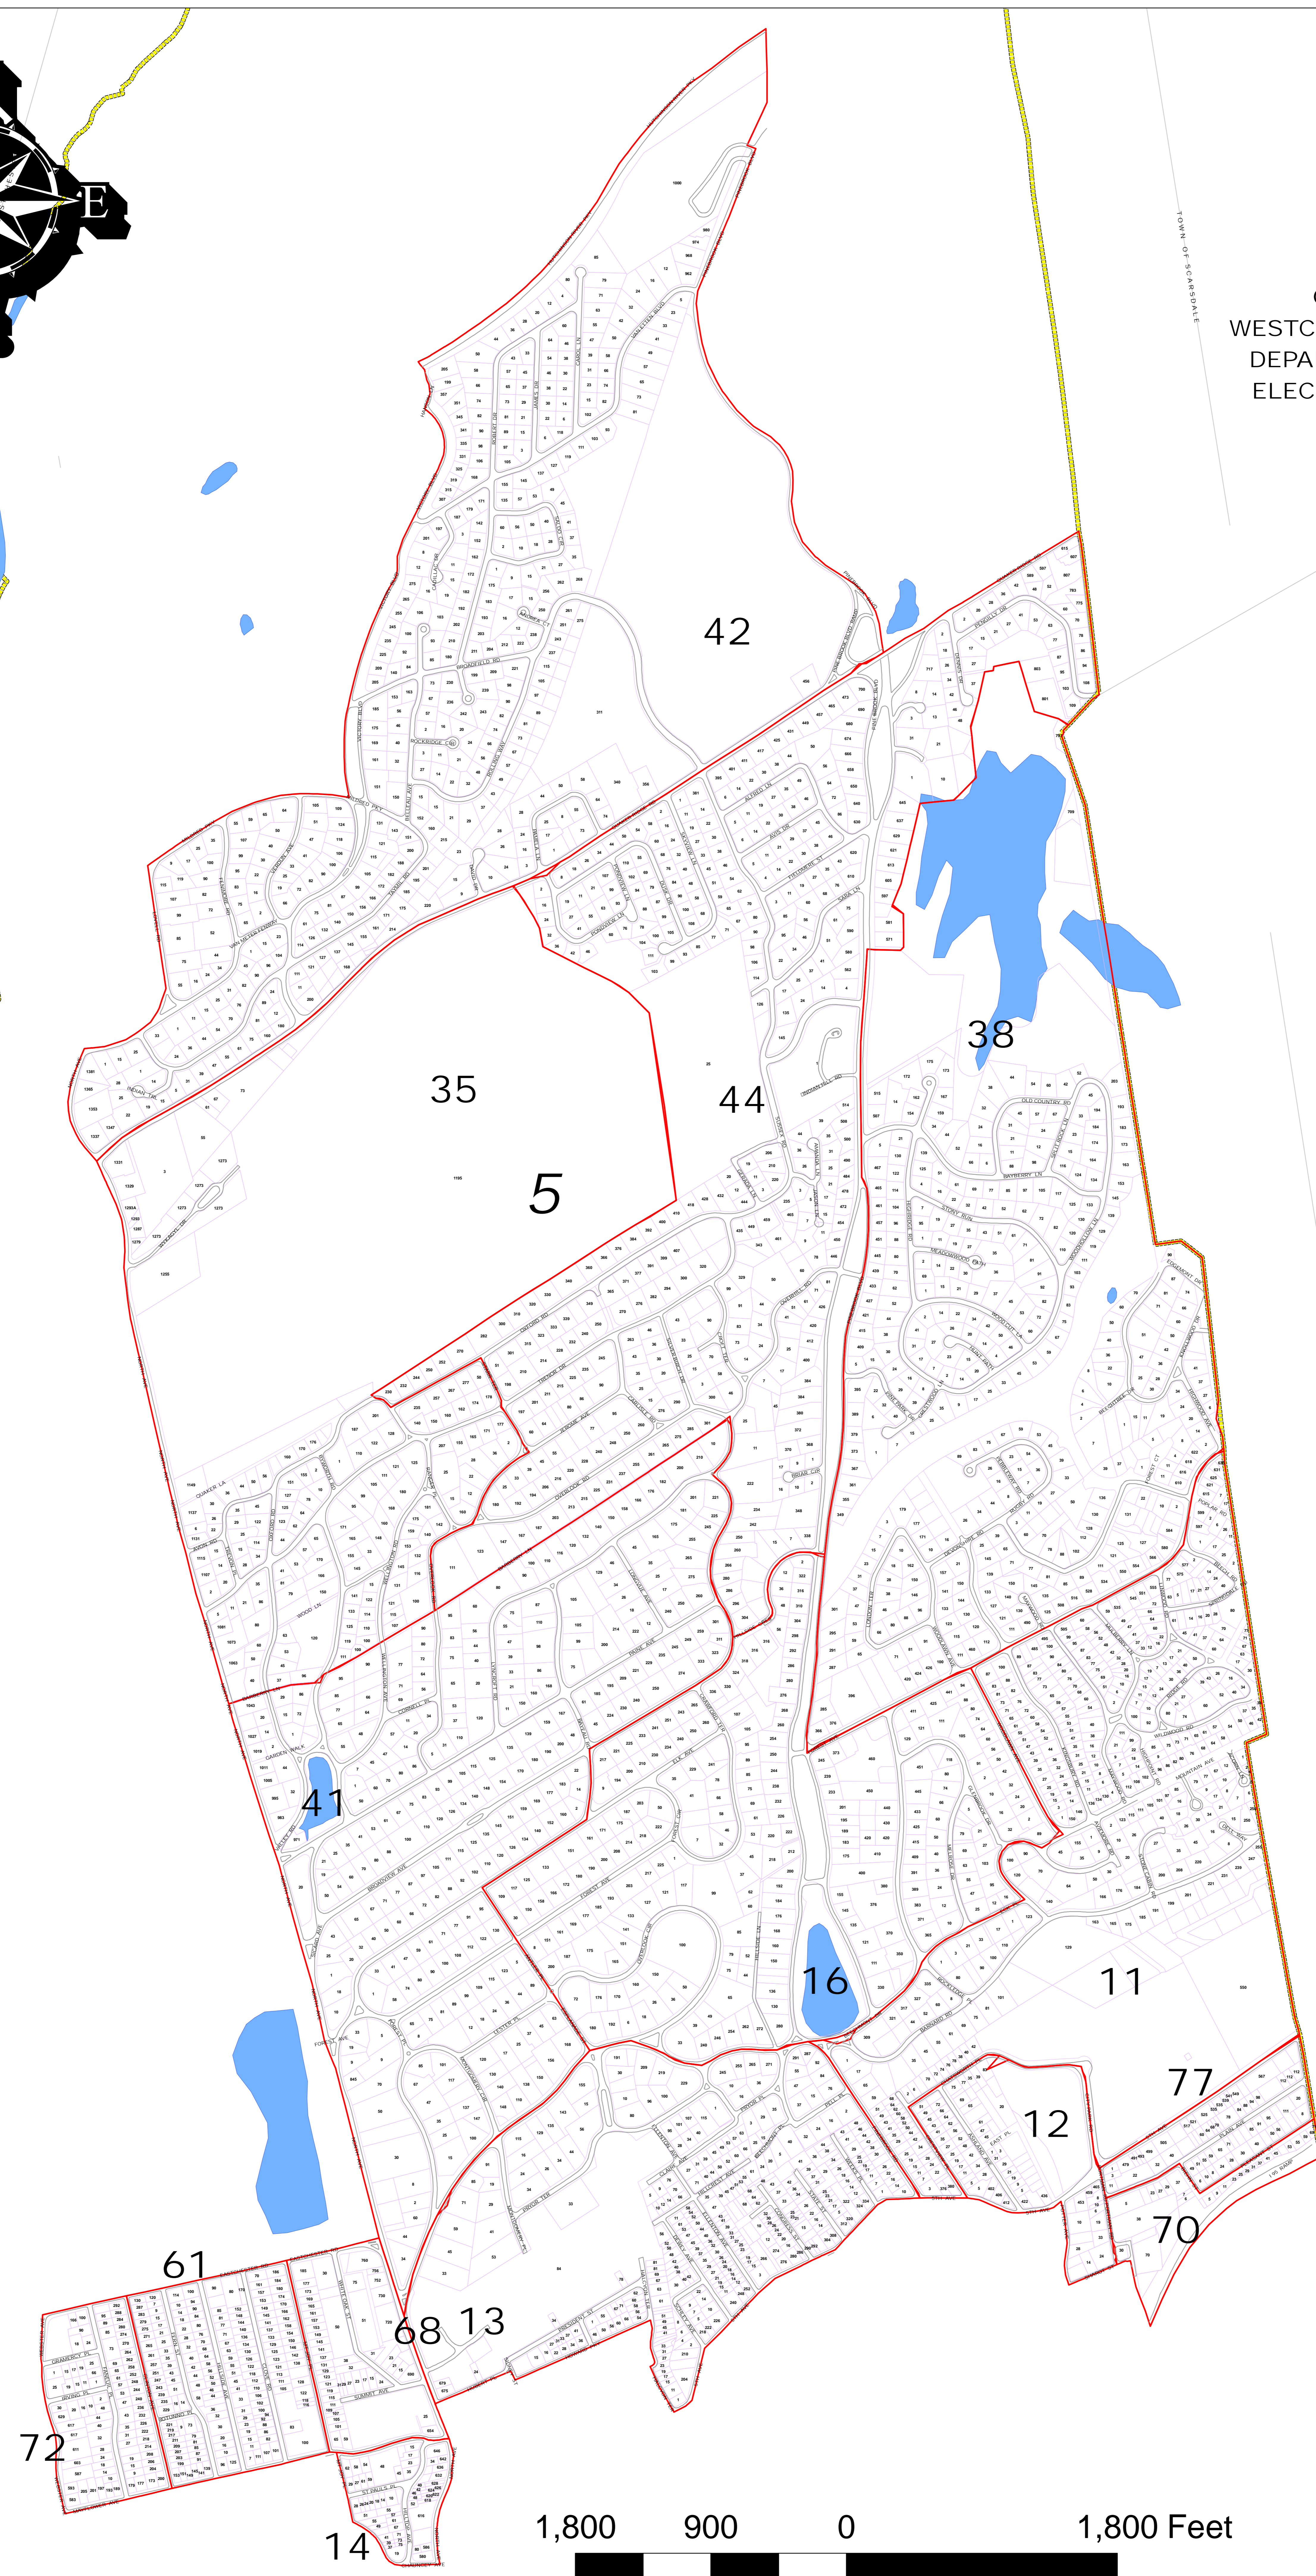

CITY OF NEW ROCHELLE  
WESTCHESTER COUNTY, NEW YORK  
DEPARTMENT OF PUBLIC WORKS  
ELECTION DISTRICTS SEPT 2011

**Legend**  
EDS\_IN\_CCD5

COUNCIL DISTRICT # 5