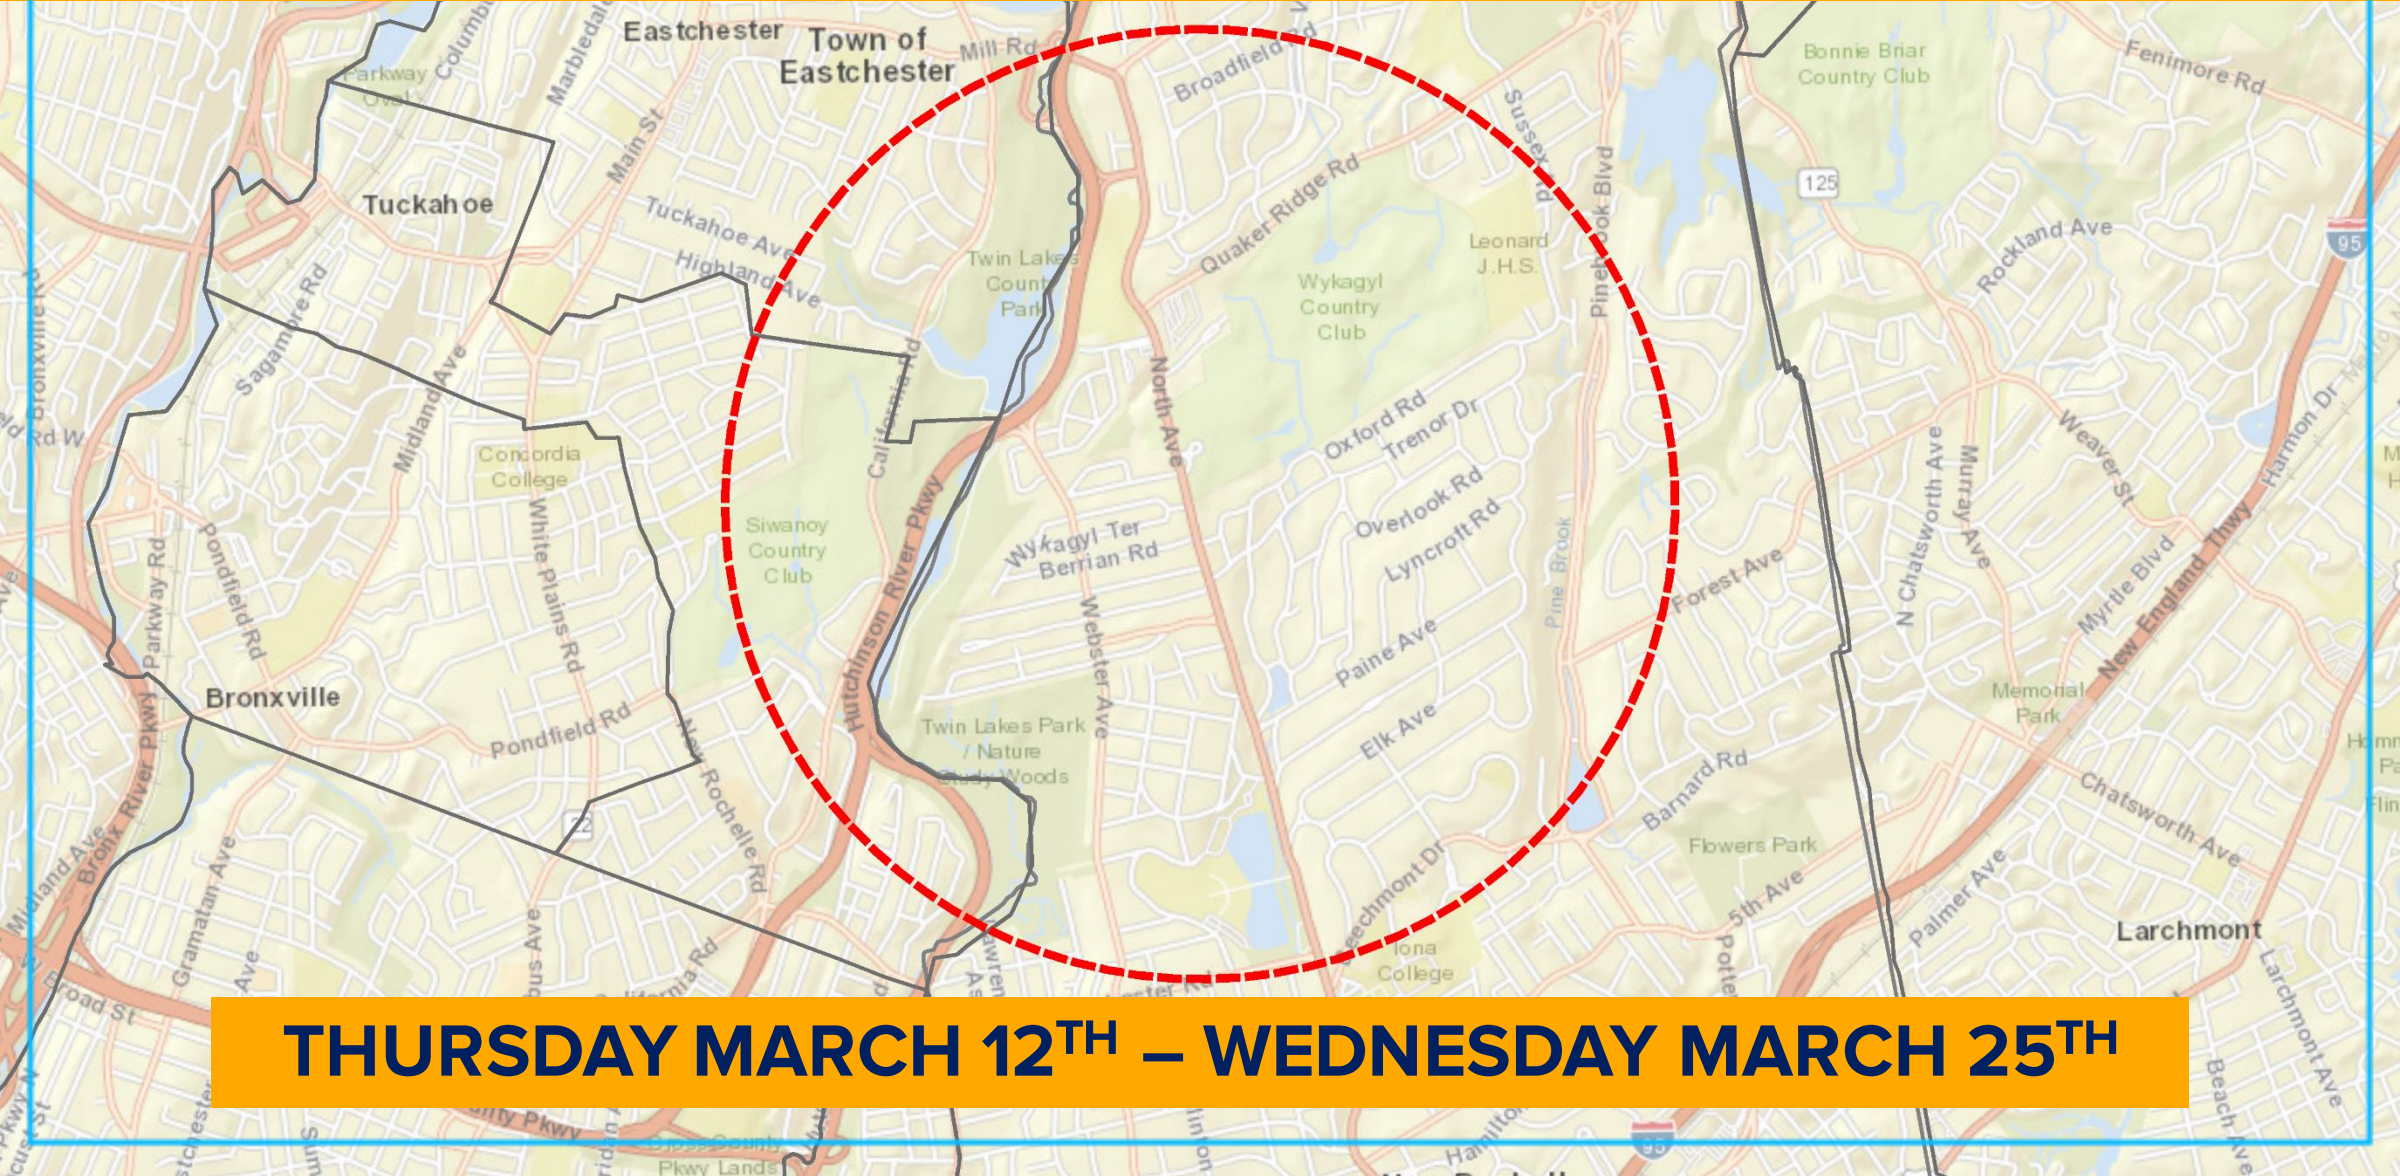

NEW ROCHELLE CONTAINMENT AREA

THURSDAY MARCH 12TH – WEDNESDAY MARCH 25TH